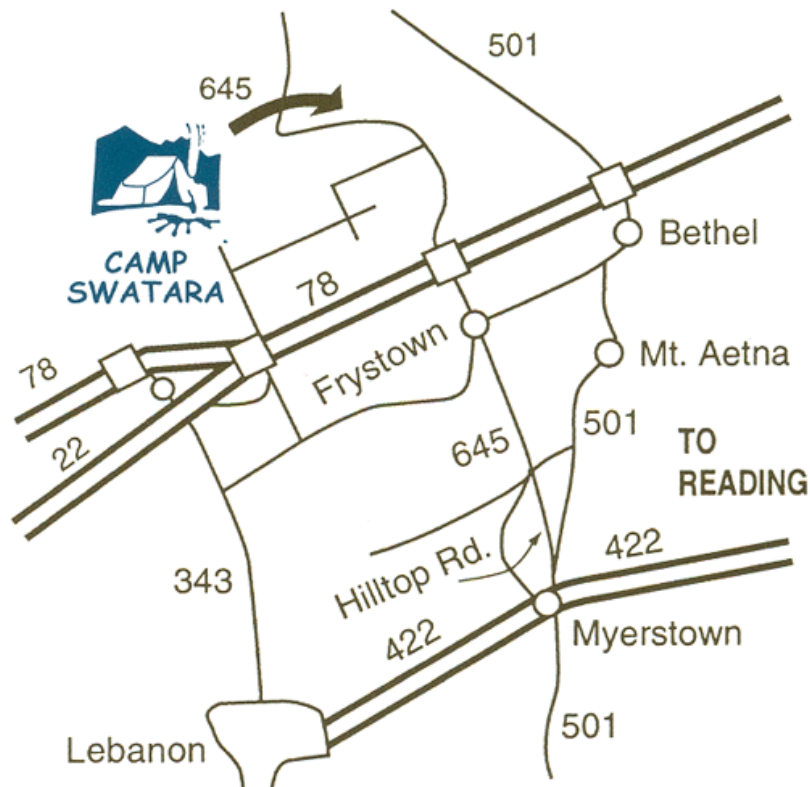

P.O. Box 251, Shamokin Dam, PA 17876; Phone: 570-850-9443; Fax: 877-335-6214
www.hopeshavencamp.org; info@hopeshavencamp.org

Directions to Camp Swatara near Bethel, PA

Camp Swatara is located at: 2905 Camp Swatara Road, Bethel, PA 19507.

Take Interstate 78 to Exit #10. Go two miles north on Route 645.

The camp entrance is on your right.

Once inside the camp, follow the signs to the West Area.

"Though my father and mother forsake me, the Lord will receive me." Psalm 27:10