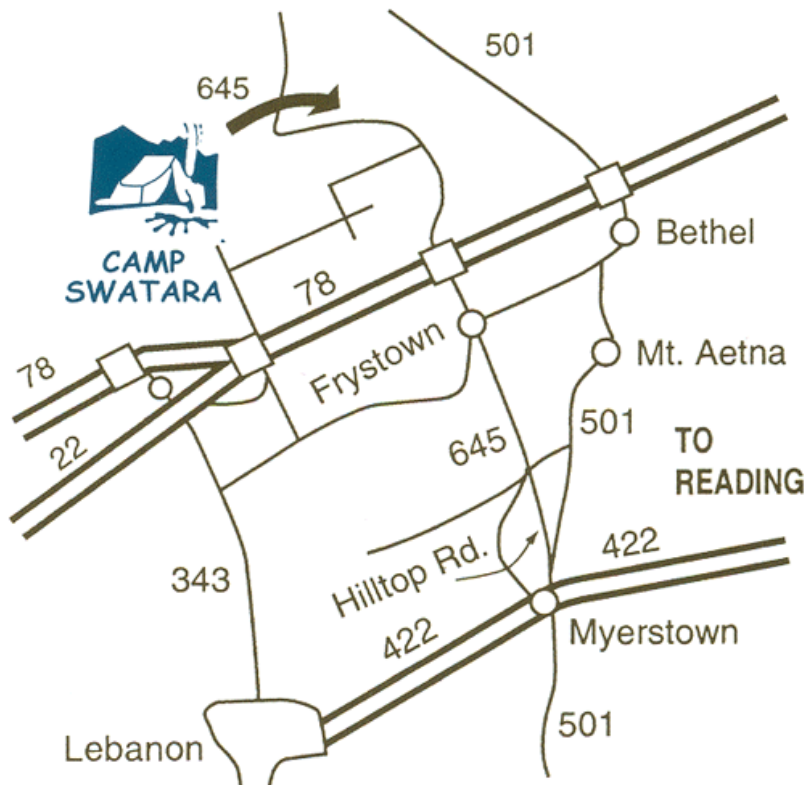

P.O. Box 86, Williamstown, PA 17098; Phone: 570-850-9443; Fax: 877-335-6214
www.hopeshavencamp.org; info@hopeshavencamp.org

Directions to Camp Swatara near Bethel, PA

Camp Swatara is located at: 2905 Camp Swatara Road, Bethel, PA 19507.

Take Interstate 78 to Exit #10. Go two miles north on Route 645.

The camp entrance is on your right.

Once inside the camp, follow the signs to the West Area.

"Though my father and mother forsake me, the Lord will receive me." Psalm 27:10